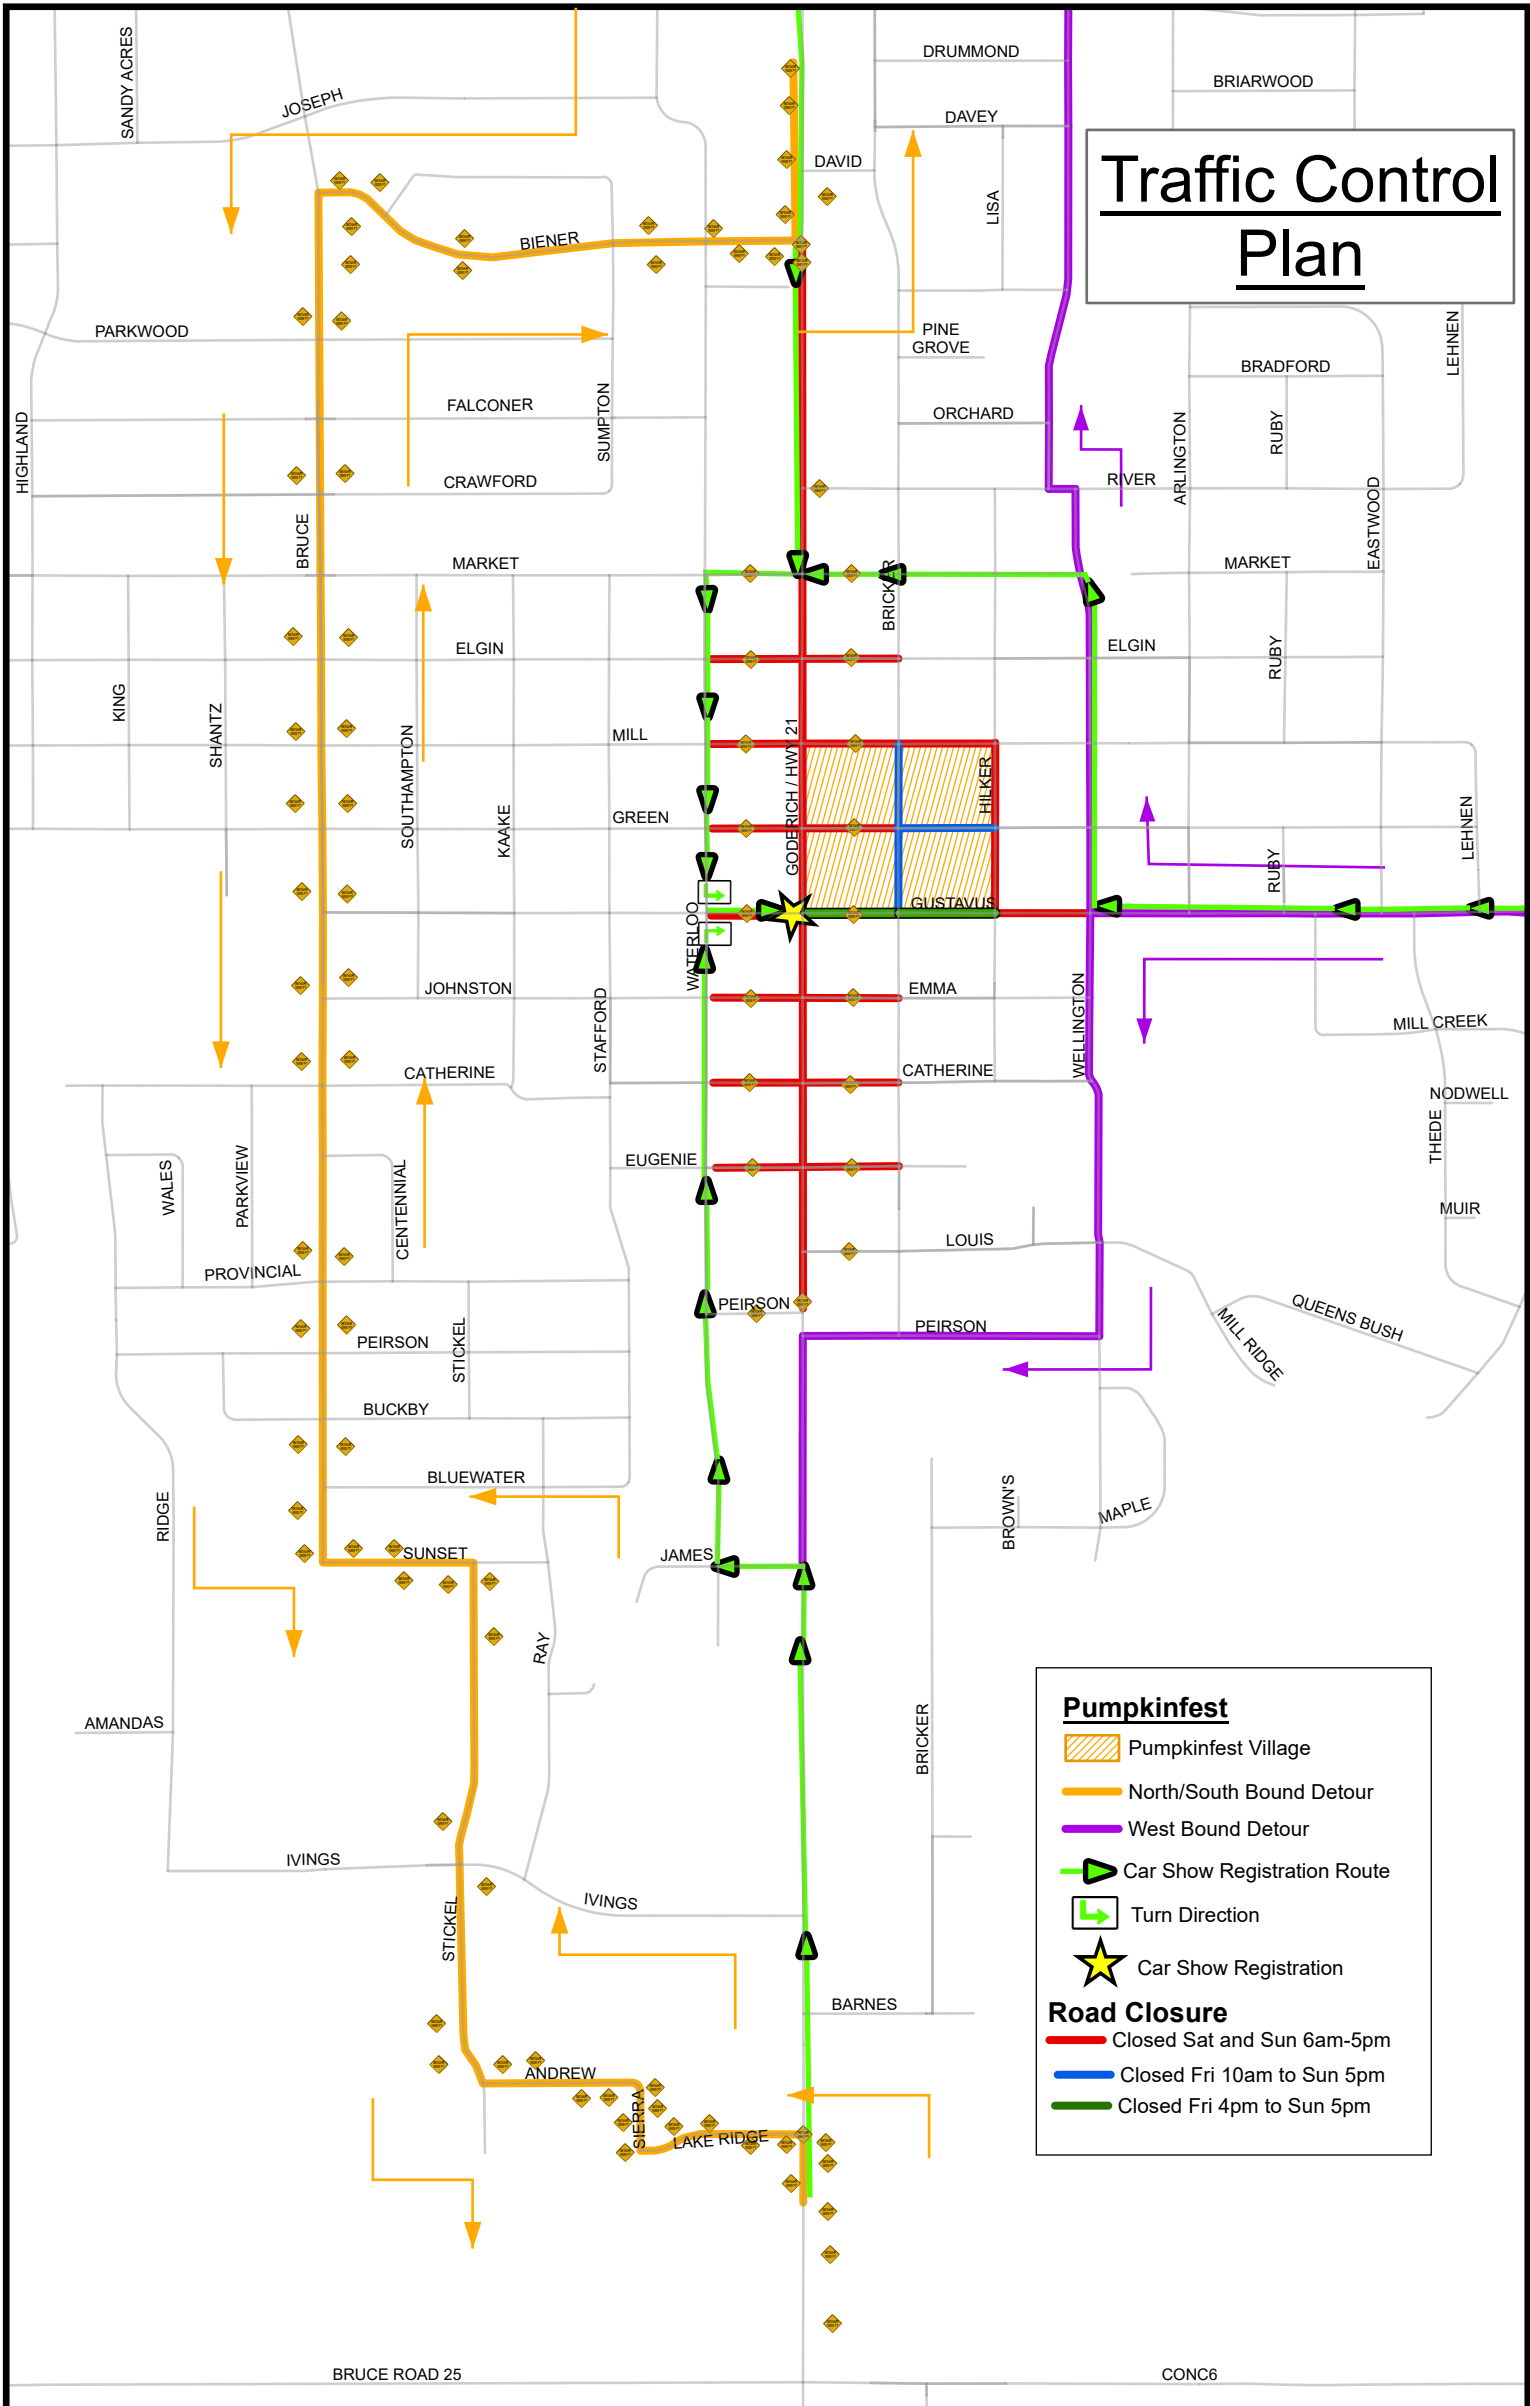

Traffic Control Plan

Pumpkinfest

- Pumpkinfest Village
- North/South Bound Detour
- West Bound Detour
- Car Show Registration Route
- Turn Direction
- Car Show Registration

Road Closure

- Closed Sat and Sun 6am-5pm
- Closed Fri 10am to Sun 5pm
- Closed Fri 4pm to Sun 5pm

BRUCE ROAD 25

CONC6

Pumpkinfest

Data Source: Town of Saugeen Shores and Bruce County
Datum: NAD 83, Zone 17N