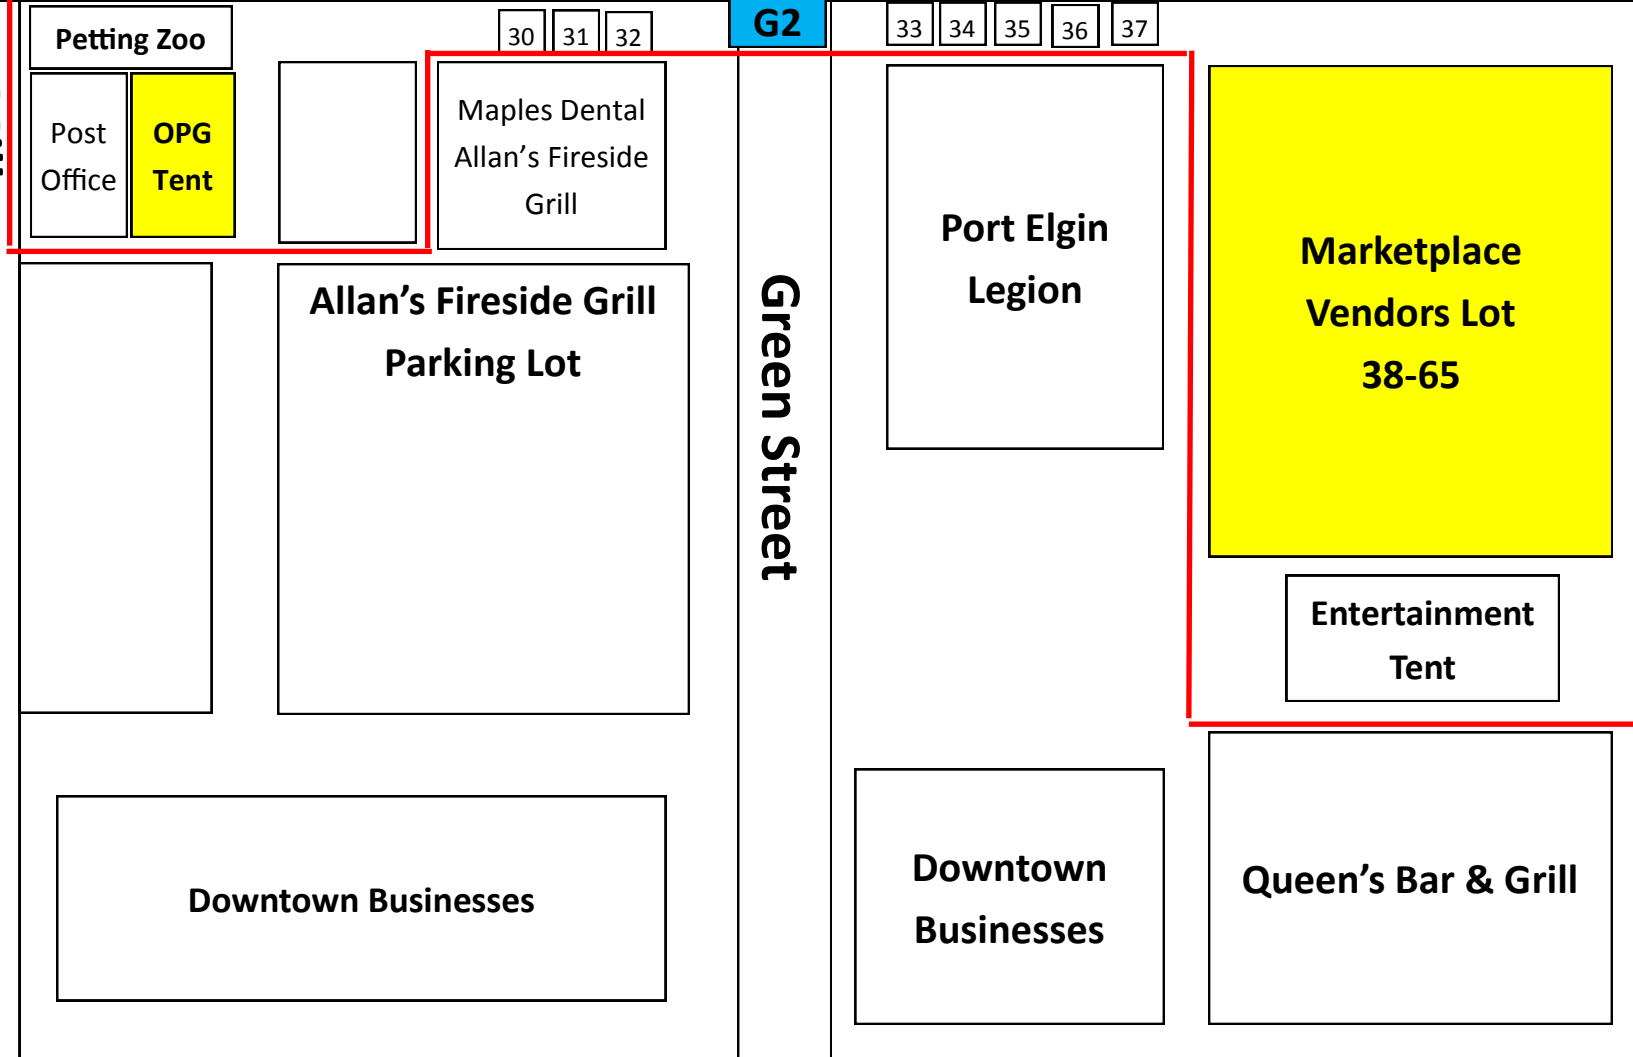

Vendor Direction

Map 

Vendor Check-in 

Pumpkinfest

Village 

Hilker Street

Note: Vendor Entrance is on Hilker St., Port Elgin. Vendor parking will be at the Port Elgin Curling Club and the Saugeen District Secondary School.

Bricker Street

Gustavus Street

Goderich Street / Highway 21

Alley—Don't Block

- D
- E
- F
- G
- H
- H2
- I