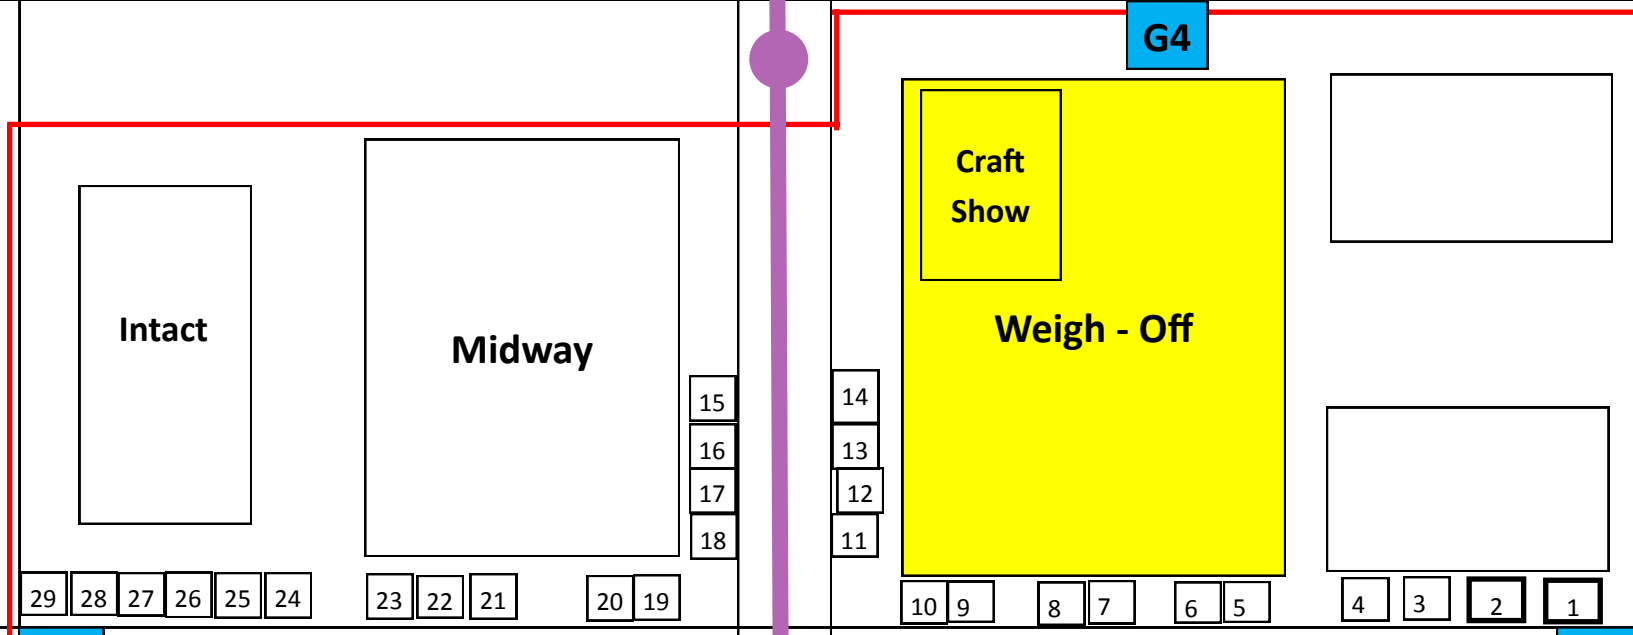

Vendor Direction

Map 

Vendor Check-in 

Pumpkinfest

Village 

Hilker Street

Note: Vendor Entrance is on Hilker St., Port Elgin. Vendor parking will be at the Port Elgin Curling Club and the Saugeen District Secondary School.

Bricker Street

Gustavus Street

Goderich Street / Highway 21

Alley—Don't Block

- D
- E
- F
- G
- H
- H2
- I