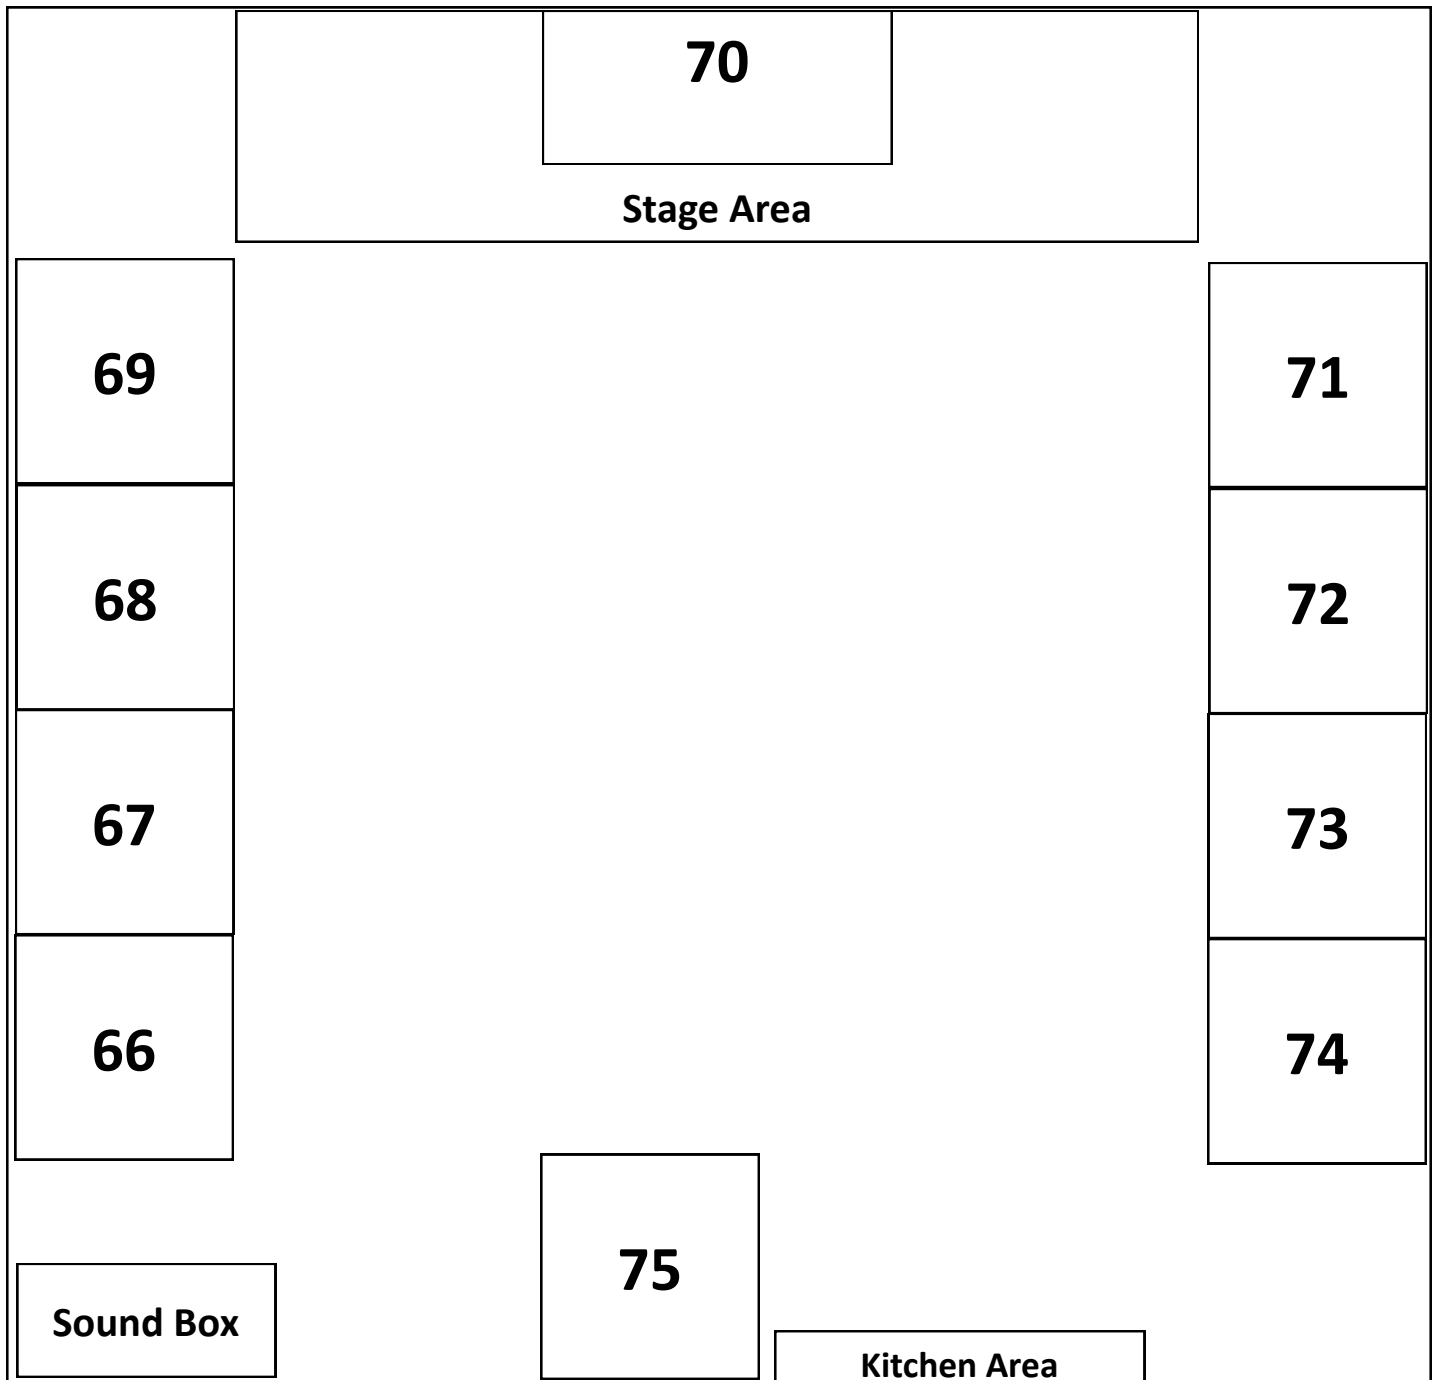

# Craft Show Map

**\*Craft Show Map not to scale\***

**Located inside the Missionary Church in Port Elgin**