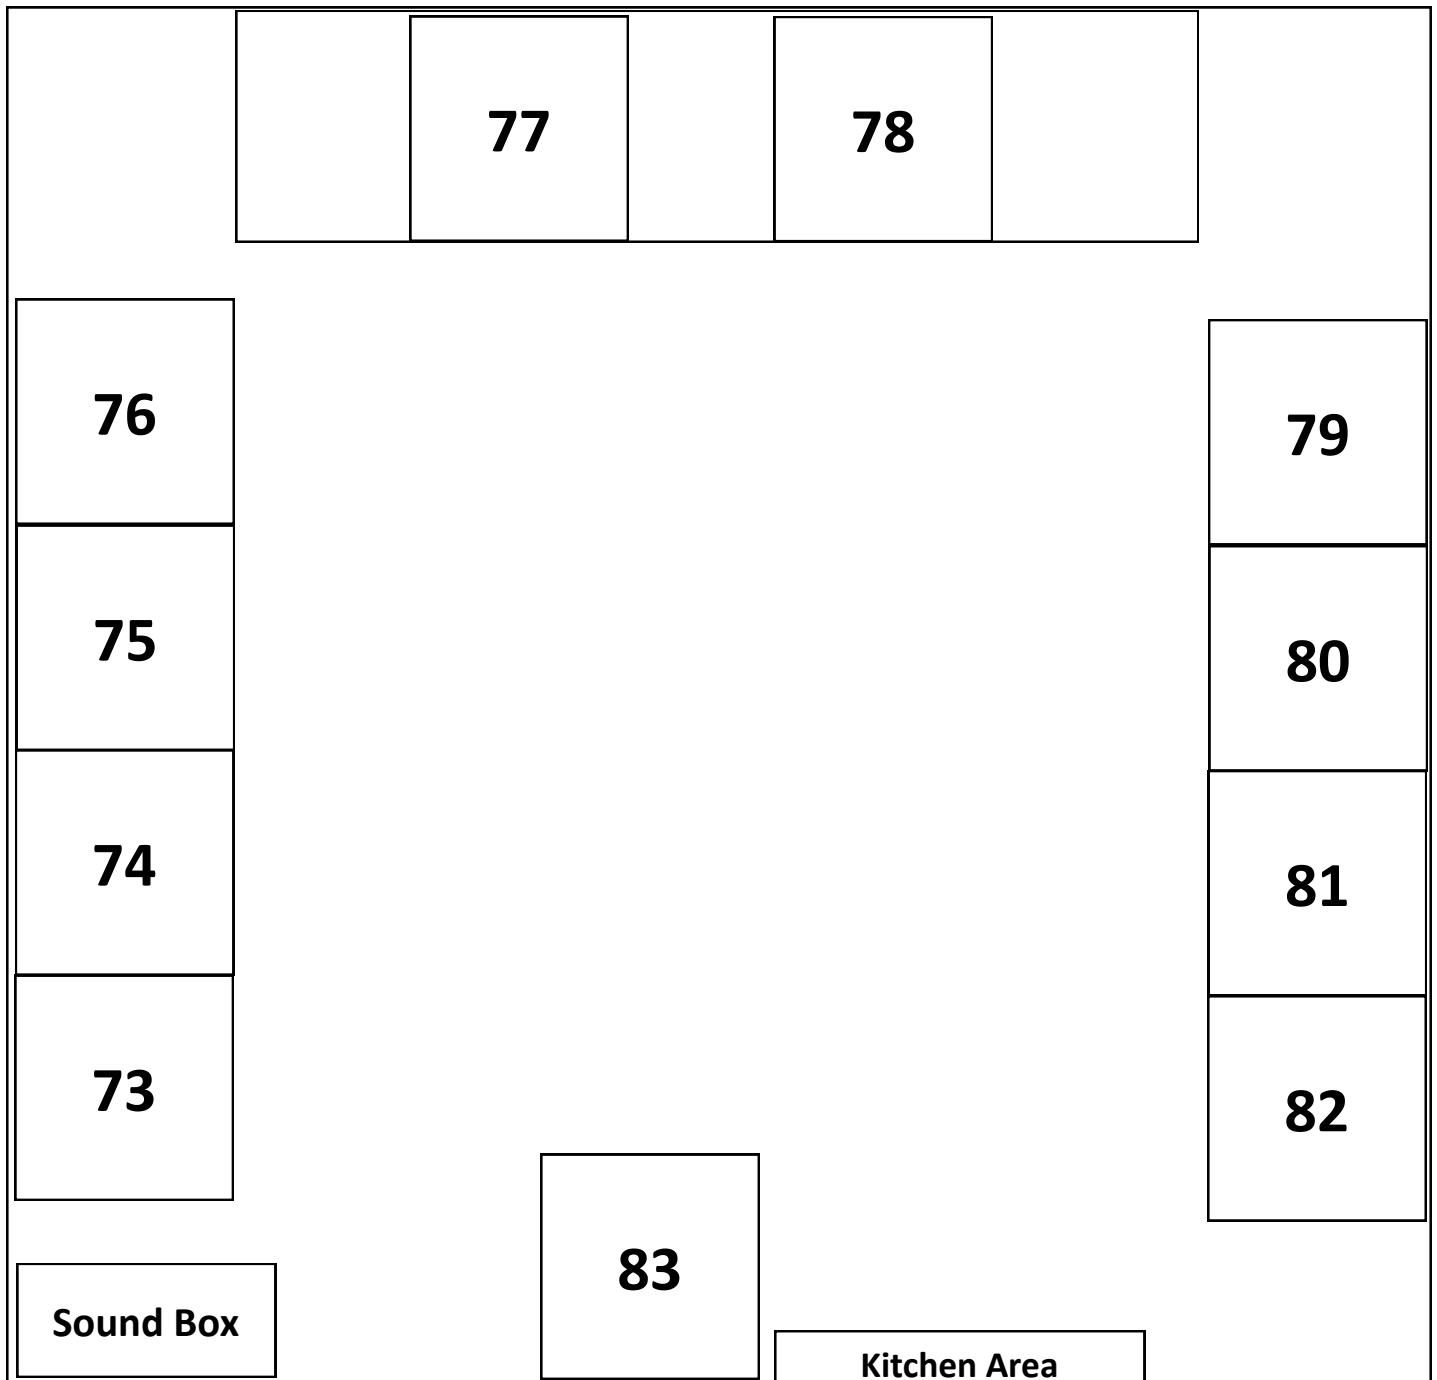

Craft Show Map

Craft Show Map not to scale

Located inside the Missionary Church in Port Elgin