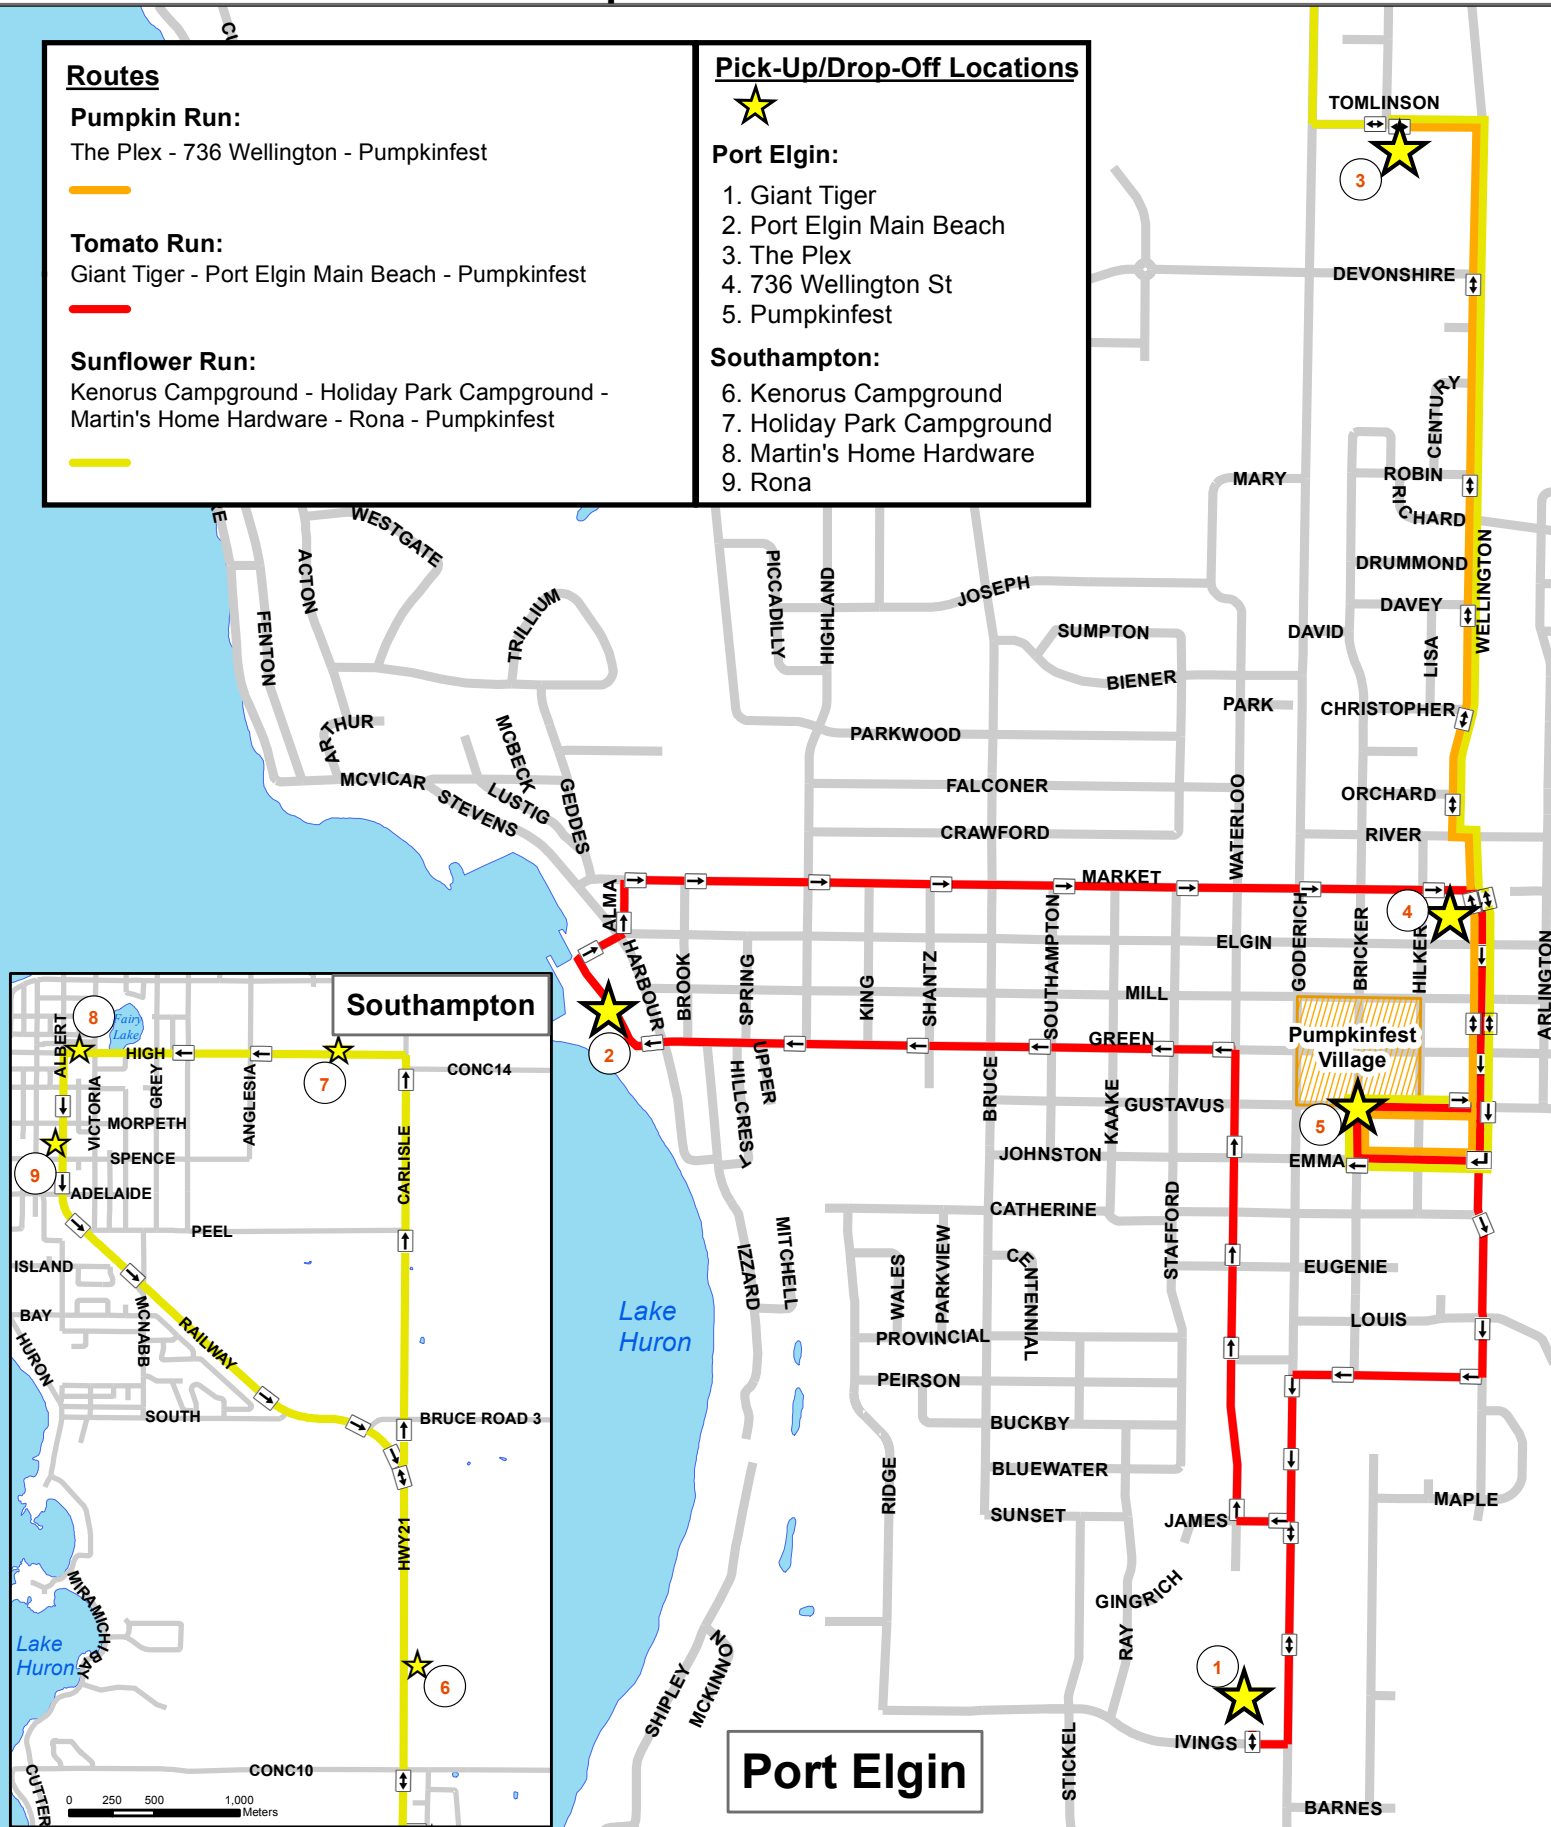

Pumpkinfest Shuttle Routes

Routes

Pumpkin Run:

The Plex - 736 Wellington - Pumpkinfest

Tomato Run:

Giant Tiger - Port Elgin Main Beach - Pumpkinfest

Sunflower Run:

Kenorus Campground - Holiday Park Campground - Martin's Home Hardware - Rona - Pumpkinfest

Pick-Up/Drop-Off Locations

Port Elgin:

1. Giant Tiger
2. Port Elgin Main Beach
3. The Plex
4. 736 Wellington St
5. Pumpkinfest

Southampton:

6. Kenorus Campground
7. Holiday Park Campground
8. Martin's Home Hardware
9. Rona

Location: Saugeen Shores

Date Created: September, 2019

Scale: 0 125 250 500 Meters

Datum: NAD 83, Zone 17N

Created By: K. Large

Data Source: Town of Saugeen Shores and Bruce County